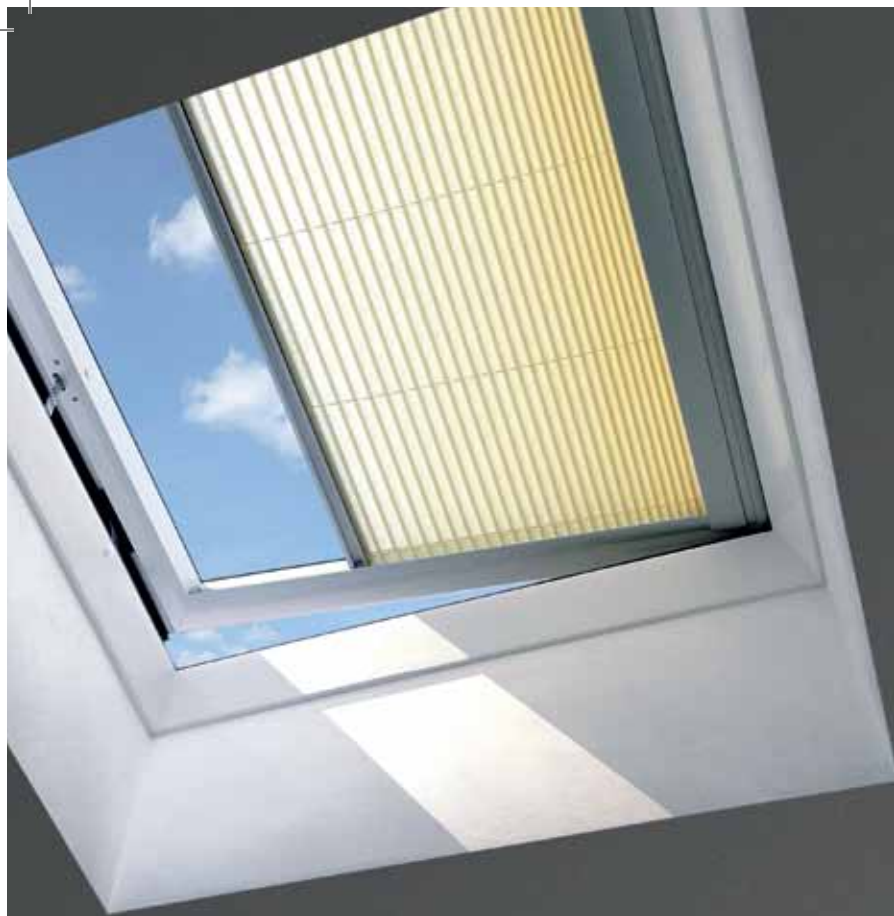

Give flat roof windows a lift

Stylish, practical, easy to use.

When it comes to controlling the heat and light in a flat roof extension, look no further than our new Electric Flat Roof Blinds.

It's a Pleated Blind which, as well as providing basic protection from sunlight, comes in a range of colours and styles to complement your room.