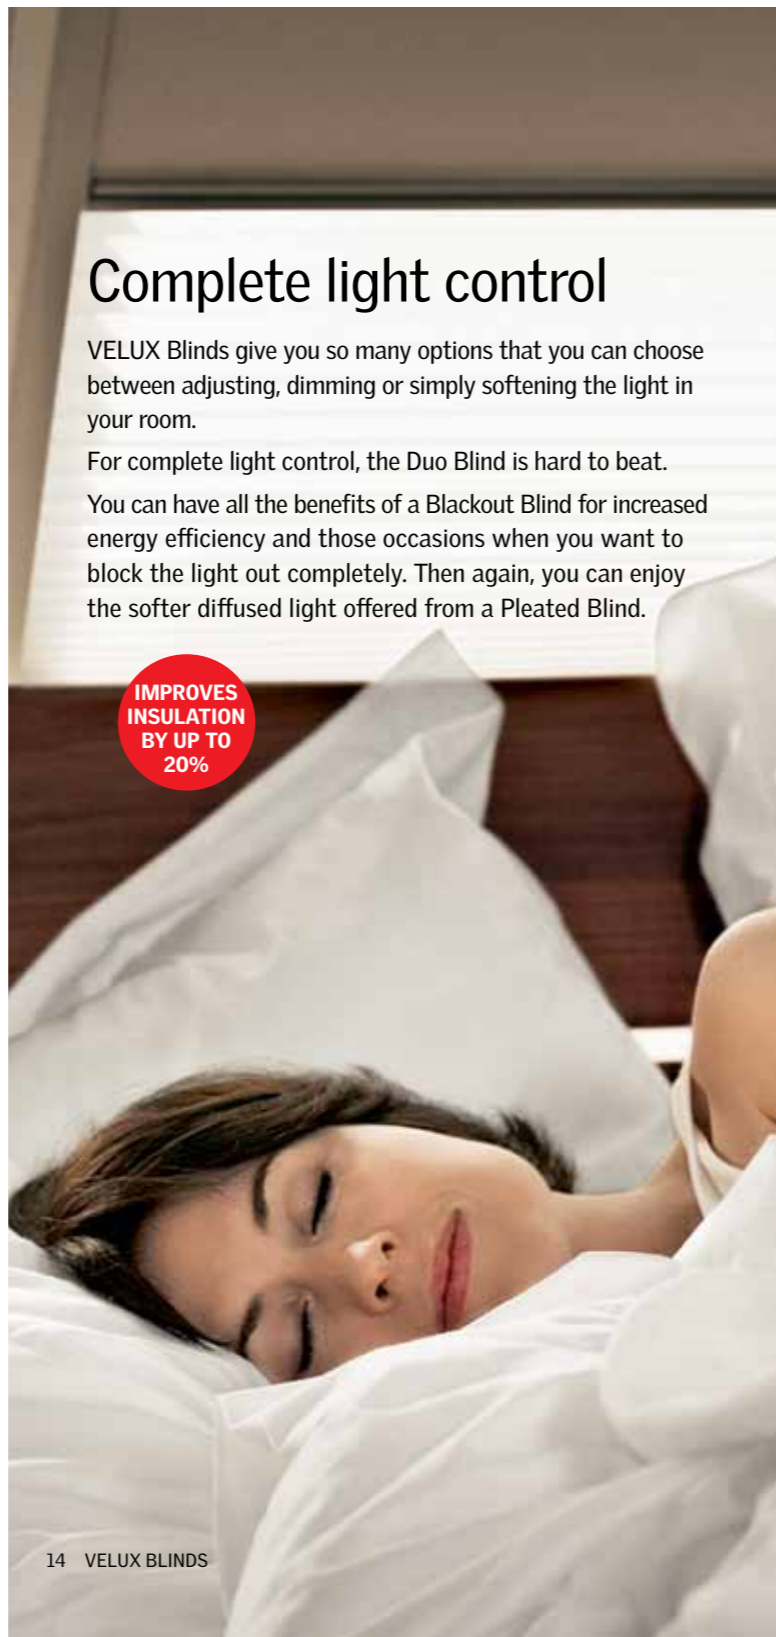

Complete light control

VELUX Blinds give you so many options that you can choose between adjusting, dimming or simply softening the light in your room.

For complete light control, the Duo Blind is hard to beat.

You can have all the benefits of a Blackout Blind for increased energy efficiency and those occasions when you want to block the light out completely. Then again, you can enjoy the softer diffused light offered from a Pleated Blind.

IMPROVES INSULATION BY UP TO 20%