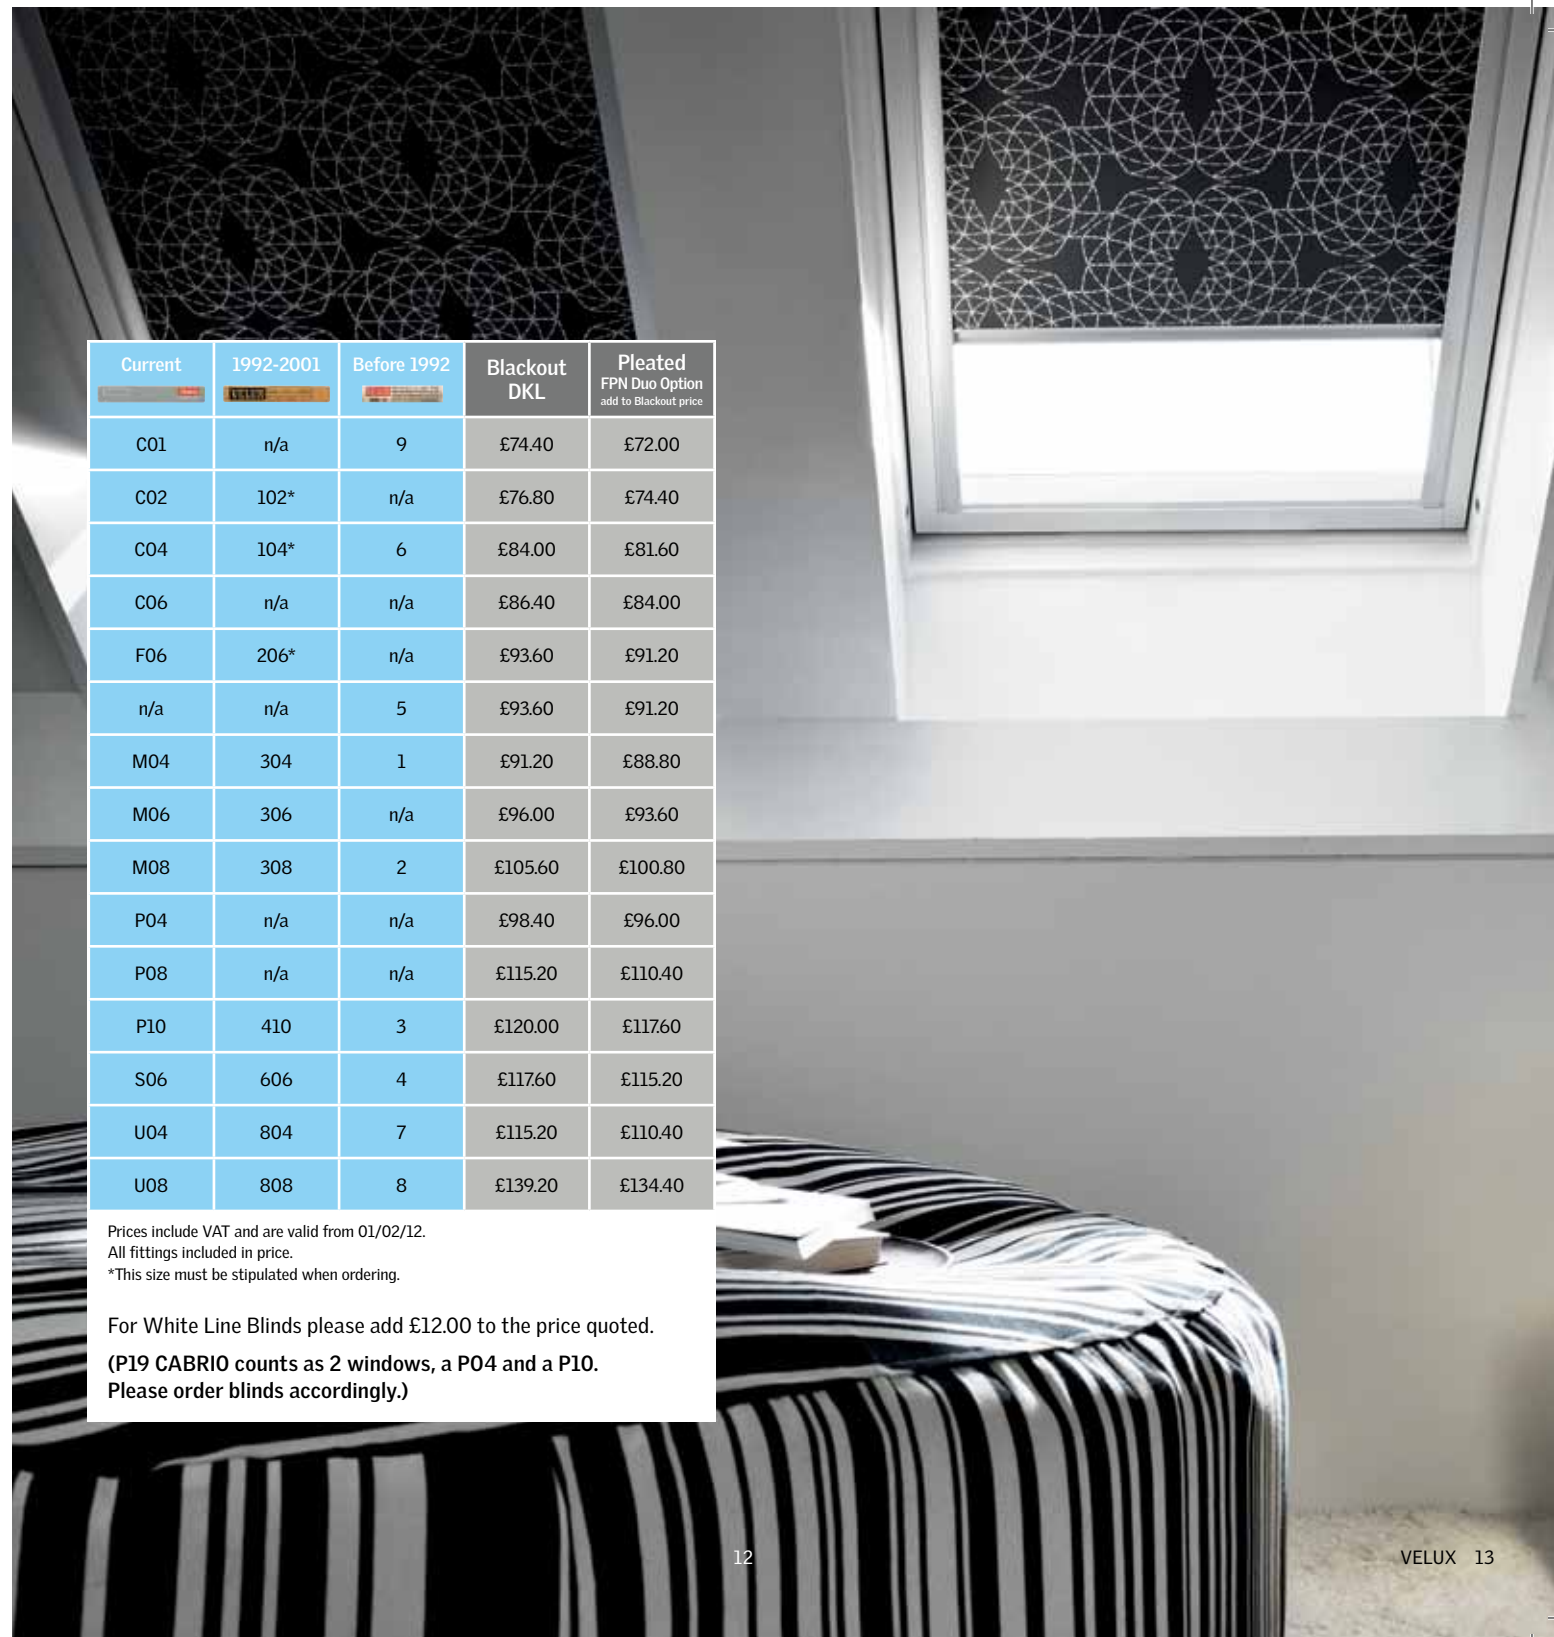

Blackout Blinds (DKL)

 1025	 5195	 3111	 3002
 1085*	 3131*	 5135	 3003
 3001	 5145	 0855	 3004
 3006	 3123	 5155	 3007
 3122	 3011	 3124	 2655

Current	1992-2001	Before 1992	Blackout DKL	Pleated FPN Duo Option add to Blackout price
C01	n/a	9	£74.40	£72.00
C02	102*	n/a	£76.80	£74.40
C04	104*	6	£84.00	£81.60
C06	n/a	n/a	£86.40	£84.00
F06	206*	n/a	£93.60	£91.20
n/a	n/a	5	£93.60	£91.20
M04	304	1	£91.20	£88.80
M06	306	n/a	£96.00	£93.60
M08	308	2	£105.60	£100.80
P04	n/a	n/a	£98.40	£96.00
P08	n/a	n/a	£115.20	£110.40
P10	410	3	£120.00	£117.60
S06	606	4	£117.60	£115.20
U04	804	7	£115.20	£110.40
U08	808	8	£139.20	£134.40

Prices include VAT and are valid from 01/02/12.
All fittings included in price.

*This size must be stipulated when ordering.

For White Line Blinds please add £12.00 to the price quoted.

(P19 CABRIO counts as 2 windows, a P04 and a P10.
Please order blinds accordingly.)