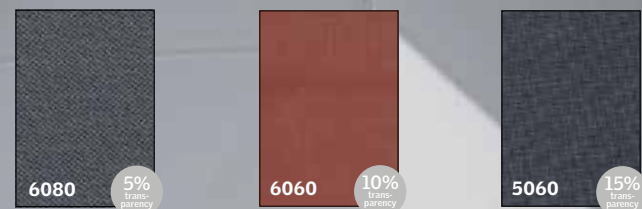

Operation

Available in manual, electric (for use with INTEGRA® Electric Roof Windows), and Solar (for use with Solar or manual Roof Windows).

Style

Our Awning Blinds are made of a hardwearing, dirt-resistant fabric. It's easy to clean with a damp cloth. Choose from three colours with three levels of transparency.